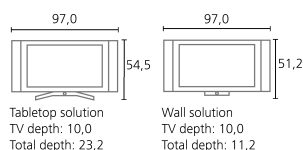

Miscellaneous:

- Annual power in kWh: 141
- Mains voltage: 220-240 V, 50/60 Hz
- Nominal power in watts: 85
- Power consumption in standby mode in watts: 2.4
- Power consumption in watts when the set is turned off: 0
- VDE-safety standard (inspection seal)
- Weight (approx.) in kg, not including table base: 16.5
- Weight (approx.) on table base in kg: 18.5

[1] Dolby is a registered trademark of the Dolby Laboratories Licensing Corporation.

[2] Function depends on signal format emitted by station.

[3] Works only with channels broadcasting NextView data.

[4] A number of Loewe televisions are also available as fully interactive Freeview compliant sets.

[5] Not available for special UK variants.

Article number	EAN	Colour options
65442D89	401188086028	■ Anthracite
65442Y89	401188084109	■ Chrome Silver